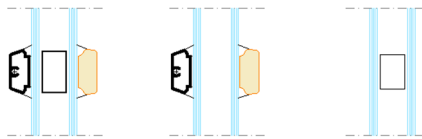

## AruAL patio PARALLEL 60 Classic/Modern Lift&slide opening alu-clad terrace door

- Sliding door leaf is located on the inside (room side), non-opening leaf on the outside
- Jamb width 166 mm
- Sash profile thickness 60 mm + aluminium cover
- Frame and sash material - pine or oak or meranti
- Threshold
  - hardwood (outer step is covered with aluminium profile)
  - combi
- Timber finishing with waterbased paint or stain. Paint according to RAL color chart, stain according to manufacturer's samples
- Powder coated aluminium cover
- Double glazed standard glass from  $U_g > 1,0 \text{ W/m}^2\text{K}$
- Black glazing seal
- Glazing bar options:
  - Glued on both sides of the glass+slats inside the glazing (Norwegian style)
  - Glued on both sides of the glass (Georgian style)
  - Inside the glazing

- Standard locking system: latch with bolts, handle inside and finger pull outside

- Extras:
  - different handle styles
  - Internal key lock (Euro DIN)
  - 2-sided key lock (Euro DIN)
  - matte or structured finish for aluminum profiles
  - Jamb extensions
  - Jamb with grooves 10x10 mm
  - Special glasses (toughened, laminated, sun protection, self cleaning etc)
  - Fly nets

- Sash weight max 300 kg
- Sash height/width ratio < 2,5
- Sash width 850...3000 mm
- Sash height 1990...2400 mm

### OPENING SCHEMES viewed from inside