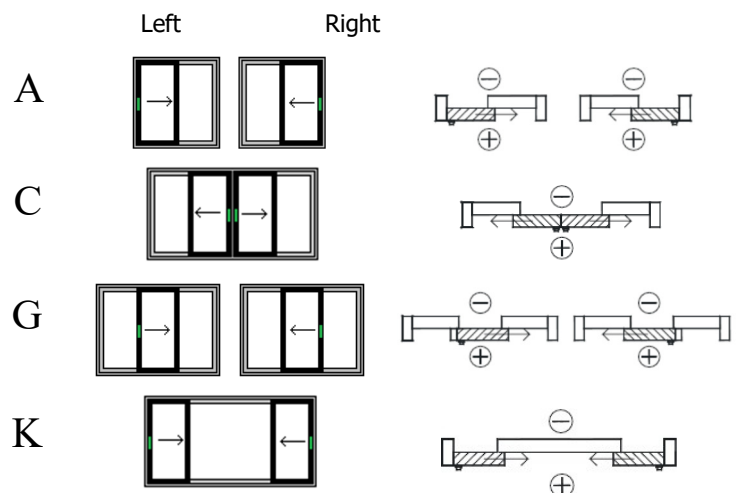

## AruAL patio PARALLEL 60 Classic/Modern Lift&slide opening alu-clad terrace door

- Sliding door leaf is located on the inside (room side), non-opening leaf on the outside
- Jamb width 166 mm
- Sash profile thickness 60 mm + aluminium cover
- Frame and sash material - pine or oak or meranti
- Threshold
  - hardwood (outer step is covered with aluminium profile)
  - combi
- Timber finishing with waterbased paint or stain. Paint according to RAL color chart, stain according to manufacturer's samples
- Powder coated aluminium cover
- Double glazed standard glass from  $U_g > 1,0 \text{ W/m}^2\text{K}$
- Black glazing seal
- Glazing bar options:
  - Glued on both sides of the glass+slats inside the glazing (Norwegian style)
  - Glued on both sides of the glass (Georgian style)
  - Inside the glazing

- Standard locking system: latch with bolts, handle inside and finger pull outside

- Extras:
  - different handle styles
  - Internal key lock (Euro DIN)
  - 2-sided key lock (Euro DIN)
  - matte or structured finish for aluminum profiles
  - Jamb extensions
  - Jamb with grooves 10x10 mm
  - Special glasses (toughened, laminated, sun protection, self cleaning etc)
  - Fly nets

- Sash weight max 300 kg
- Sash height/width ratio < 2,5
- Sash width 850...3000 mm
- Sash height 1990...2400 mm

### OPENING SCHEMES viewed from inside