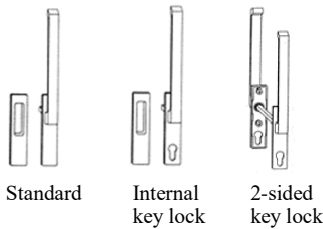

## AruAL patio PARALLEL 60 Classic/Modern Lift&slide opening alu-clad terrace door

- Sliding door leaf is located on the inside (room side), non-opening leaf on the outside
- Jamb width 166 mm
- Sash profile thickness 60 mm + aluminium cover
- Frame and sash material - pine or oak or meranti
- Threshold
  - hardwood (outer step is covered with aluminium profile)
  - combi
- Timber finishing with waterbased paint or stain. Paint according to RAL color chart, stain according to manufacturer's samples
- Powder coated aluminium cover
- Double glazed standard glass from  $U_g > 1,0 \text{ W/m}^2\text{K}$
- Black glazing seal
- Glazing bar options:
  - Glued on both sides of the glass+slats inside the glazing (Norwegian style)
  - Glued on both sides of the glass (Georgian style)
  - Inside the glazing

- Standard locking system: latch with bolts, handle inside and finger pull outside

- Extras:
  - different handle styles
  - Internal key lock (Euro DIN)
  - 2-sided key lock (Euro DIN)
  - matte or structured finish for aluminum profiles
  - Jamb extensions
  - Jamb with grooves 10x10 mm
  - Special glasses (toughened, laminated, sun protection, self cleaning etc)
  - Fly nets

- Sash weight max 300 kg
- Sash height/width ratio < 2,5
- Sash width 850...3000 mm
- Sash height 1990...2400 mm