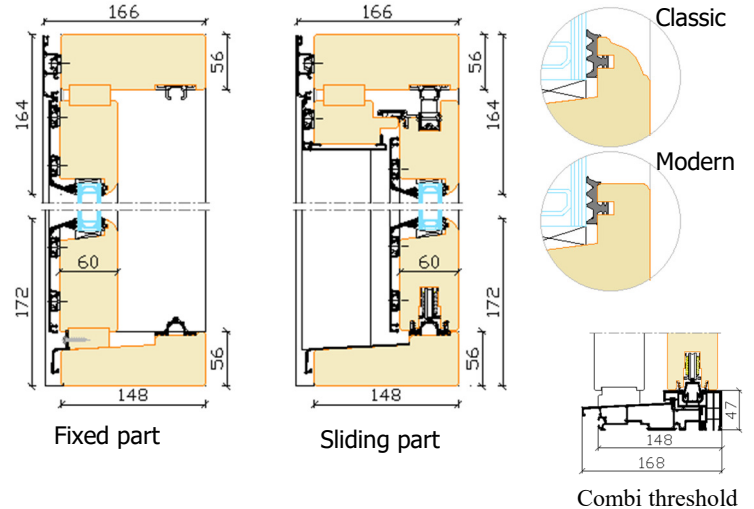

## AruAL patio PARALLEL 60 Classic/Modern Lift&slide opening alu-clad terrace door

- Sliding door leaf is located on the inside (room side), non-opening leaf on the outside
- Jamb width 166 mm
- Sash profile thickness 60 mm + aluminium cover
- Frame and sash material - pine or oak or meranti
- Threshold
  - hardwood (outer step is covered with aluminium profile)
  - combi
- Timber finishing with waterbased paint or stain. Paint according to RAL color chart, stain according to manufacturer's samples
- Powder coated aluminium cover
- Double glazed standard glass from  $U_g > 1,0 \text{ W/m}^2\text{K}$
- Black glazing seal
- Glazing bar options:
  - Glued on both sides of the glass+slats inside the glazing (Norwegian style)
  - Glued on both sides of the glass (Georgian style)
  - Inside the glazing

- Standard locking system: latch with bolts, handle inside and finger pull outside

- Extras:
  - different handle styles
  - Internal key lock (Euro DIN)
  - 2-sided key lock (Euro DIN)
  - matte or structured finish for aluminum profiles
  - Jamb extensions
  - Jamb with grooves 10x10 mm
  - Special glasses (toughened, laminated, sun protection, self cleaning etc)
  - Fly nets

- Sash weight max 300 kg
- Sash height/width ratio < 2,5
- Sash width 850...3000 mm
- Sash height 1990...2400 mm