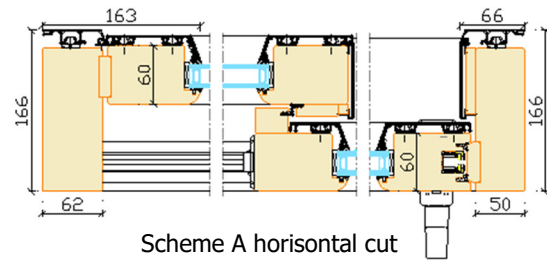

## AruAL patio PARALLEL 60 Classic/Modern Lift&slide opening alu-clad terrace door

- Sliding door leaf is located on the inside (room side), non-opening leaf on the outside
- Jamb width 166 mm
- Sash profile thickness 60 mm + aluminium cover
- Frame and sash material - pine or oak or meranti
- Threshold
  - hardwood (outer step is covered with aluminium profile)
  - combi
- Timber finishing with waterbased paint or stain. Paint according to RAL color chart, stain according to manufacturer's samples
- Powder coated aluminium cover
- Double glazed standard glass from  $U_g > 1,0 \text{ W/m}^2\text{K}$
- Black glazing seal
- Glazing bar options:
  - Glued on both sides of the glass+slats inside the glazing (Norwegian style)
  - Glued on both sides of the glass (Georgian style)
  - Inside the glazing

- Standard locking system: latch with bolts, handle inside and finger pull outside

- Extras:
  - different handle styles
  - Internal key lock (Euro DIN)
  - 2-sided key lock (Euro DIN)
  - matte or structured finish for aluminum profiles
  - Jamb extensions
  - Jamb with grooves 10x10 mm
  - Special glasses (toughened, laminated, sun protection, self cleaning etc)
  - Fly nets

- Sash weight max 300 kg
- Sash height/width ratio < 2,5
- Sash width 850...3000 mm
- Sash height 1990...2400 mm