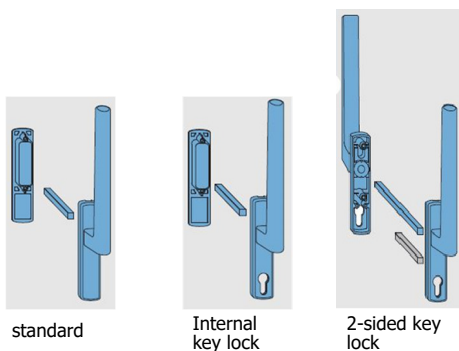

AruAL patio PARALLEL 78 Modern Side-slide opening alu-clad terrace door

- More light
 - Slim profiles
 - Fixed part with glass inside the frame
- Jamb width 212 mm
- Sash profile thickness 78 mm + aluminium cover
- Frame and sash material - pine or oak
- Threshold - hardwood, outer step is covered with aluminium profile
- Timber finishing with waterbased paint or stain. Paint according to RAL color chart, stain according to manufacturer's samples
- Powder coated aluminium cover
- Triple glazed standard glass from $U_g > 0,53W/m^2K$
- Black glazing seal
- Glazing bar options:
 - Glued on both sides of the glass+slats inside the glazing (Norwegian style)
 - Glued on both sides of the glass (Georgian style)
- Standard locking system: latch with bolts, handle inside and finger pull outside
- Extras:
 - Different handle styles
 - Internal key lock (Euro DIN),
 - 2-sided key lock (Euro DIN),
 - Latch with hooks
 - Soft close
 - Elektrical opening (button, remote control, mobile app)

OPENING SCHEMES viewed from inside

Operating of handle:

- Sash width 820...3000 mm
- Sash height 1920...2600 mm
- Sash height/width ratio < 2,5
- Sash weight max 400 kg

NB! Minimum maximum dimensions and opening options also depend on the height and width ratio of the door and other factors. More information from our specialists. Manufacturer has reserved the right to make changes.