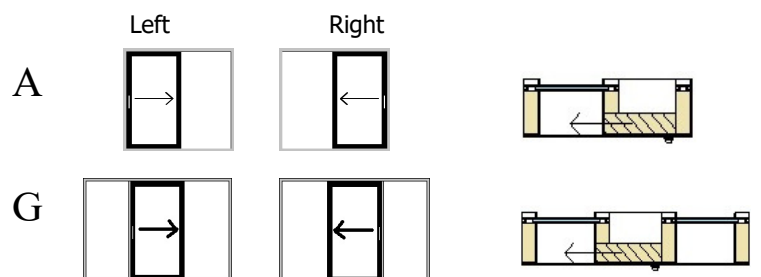

AruAL patio PARALLEL 78 Modern Side-slide opening alu-clad terrace door

- More light
 - Slim profiles
 - Fixed part with glass inside the frame
- Jamb width 212 mm
- Sash profile thickness 78 mm + aluminium cover
- Frame and sash material - pine or oak
- Threshold - hardwood, outer step is covered with aluminium profile
- Timber finishing with waterbased paint or stain. Paint according to RAL color chart, stain according to manufacturer's samples
- Powder coated aluminium cover
- Triple glazed standard glass from $U_g > 0,53W/m^2K$
- Black glazing seal
- Glazing bar options:
 - Glued on both sides of the glass+slats inside the glazing (Norwegian style)
 - Glued on both sides of the glass (Georgian style)
- Standard locking system: latch with bolts, handle inside and finger pull outside
- Extras:
 - Different handle styles
 - Internal key lock (Euro DIN),
 - 2-sided key lock (Euro DIN),
 - Latch with hooks
 - Soft close
 - Elektrical opening (button, remote control, mobile app)

OPENING SCHEMES viewed from inside

Operating of handle:

- Sash width 820...3000 mm
- Sash height 1920...2600 mm
- Sash height/width ratio < 2,5
- Sash weight max 400 kg

NB! Minimum maximum dimensions and opening options also depend on the height and width ratio of the door and other factors. More information from our specialists. Manufacturer has reserved the right to make changes.