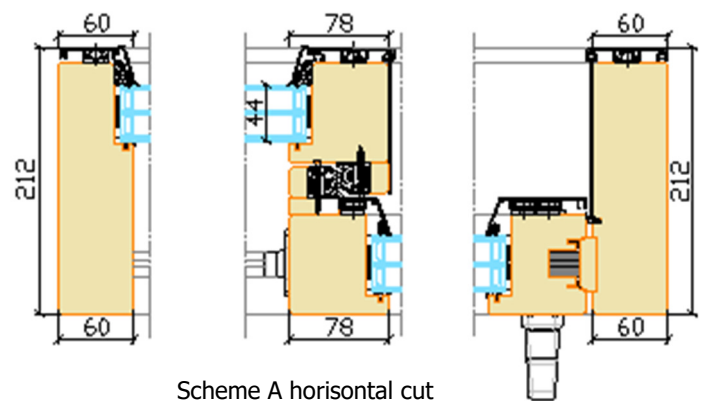

AruAL patio PARALLEL 78 Modern Side-slide opening alu-clad terrace door

- More light
 - Slim profiles
 - Fixed part with glass inside the frame
- Jamb width 212 mm
- Sash profile thickness 78 mm + aluminium cover
- Frame and sash material - pine or oak
- Threshold - hardwood, outer step is covered with aluminium profile
- Timber finishing with waterbased paint or stain. Paint according to RAL color chart, stain according to manufacturer's samples
- Powder coated aluminium cover
- Triple glazed standard glass from $U_g > 0,53W/m^2K$
- Black glazing seal
- Glazing bar options:
 - Glued on both sides of the glass+slats inside the glazing (Norwegian style)
 - Glued on both sides of the glass (Georgian style)
- Standard locking system: latch with bolts, handle inside and finger pull outside
- Extras:
 - Different handle styles
 - Internal key lock (Euro DIN),
 - 2-sided key lock (Euro DIN),
 - Latch with hooks
 - Soft close
 - Elektrical opening (button, remote control, mobile app)

OPENING SCHEMES viewed from inside

Operating of handle:

- Sash width 820...3000 mm
- Sash height 1920...2600 mm
- Sash height/width ratio < 2,5
- Sash weight max 400 kg

NB! Minimum maximum dimensions and opening options also depend on the height and width ratio of the door and other factors. More information from our specialists. Manufacturer has reserved the right to make changes.