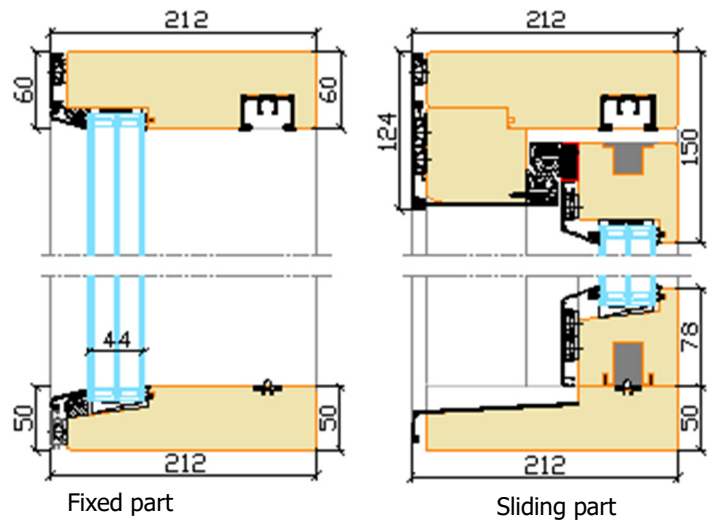

AruAL patio PARALLEL 78 Modern Side-slide opening alu-clad terrace door

- More light
 - Slim profiles
 - Fixed part with glass inside the frame
- Jamb width 212 mm
- Sash profile thickness 78 mm + aluminium cover
- Frame and sash material - pine or oak
- Threshold - hardwood, outer step is covered with aluminium profile
- Timber finishing with waterbased paint or stain. Paint according to RAL color chart, stain according to manufacturer's samples
- Powder coated aluminium cover
- Triple glazed standard glass from $U_g > 0,53W/m^2K$
- Black glazing seal
- Glazing bar options:
 - Glued on both sides of the glass+slats inside the glazing (Norwegian style)
 - Glued on both sides of the glass (Georgian style)
- Standard locking system: latch with bolts, handle inside and finger pull outside
- Extras:
 - Different handle styles
 - Internal key lock (Euro DIN),
 - 2-sided key lock (Euro DIN),
 - Latch with hooks
 - Soft close
 - Elektrical opening (button, remote control, mobile app)

OPENING SCHEMES viewed from inside

Operating of handle:

- Sash width 820...3000 mm
- Sash height 1920...2600 mm
- Sash height/width ratio < 2,5
- Sash weight max 400 kg

NB! Minimum maximum dimensions and opening options also depend on the height and width ratio of the door and other factors. More information from our specialists. Manufacturer has reserved the right to make changes.