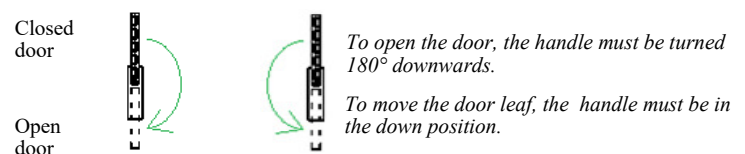

AruAL patio PARALLEL 78 Modern Side-slide opening alu-clad terrace door

- More light
 - Slim profiles
 - Fixed part with glass inside the frame
- Jamb width 212 mm
- Sash profile thickness 78 mm + aluminium cover
- Frame and sash material - pine or oak
- Threshold - hardwood, outer step is covered with aluminium profile
- Timber finishing with waterbased paint or stain. Paint according to RAL color chart, stain according to manufacturer's samples
- Powder coated aluminium cover
- Triple glazed standard glass from $U_g > 0,53W/m^2K$
- Black glazing seal
- Glazing bar options:
 - Glued on both sides of the glass+slats inside the glazing (Norwegian style)
 - Glued on both sides of the glass (Georgian style)
- Standard locking system: latch with bolts, handle inside and finger pull outside
- Extras:
 - Different handle styles
 - Internal key lock (Euro DIN),
 - 2-sided key lock (Euro DIN),
 - Latch with hooks
 - Soft close
 - Elektrical opening (button, remote control, mobile app)

OPENING SCHEMES viewed from inside

Operating of handle:

- Sash width 820...3000 mm
- Sash height 1920...2600 mm
- Sash height/width ratio < 2,5
- Sash weight max 400 kg

NB! Minimum maximum dimensions and opening options also depend on the height and width ratio of the door and other factors. More information from our specialists. Manufacturer has reserved the right to make changes.